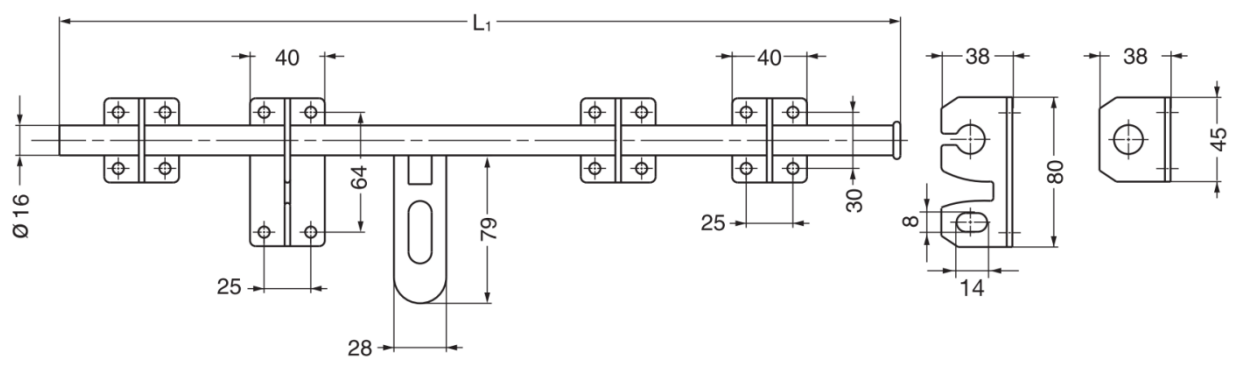

GS-550 Long Slide Bolt

Features

- Long slide bolt with hole for padlock

Material

- Stainless steel 304, polished

Part No.	L ₁
GS-550-300	300
GS-550-450	450
GS-550-600	600