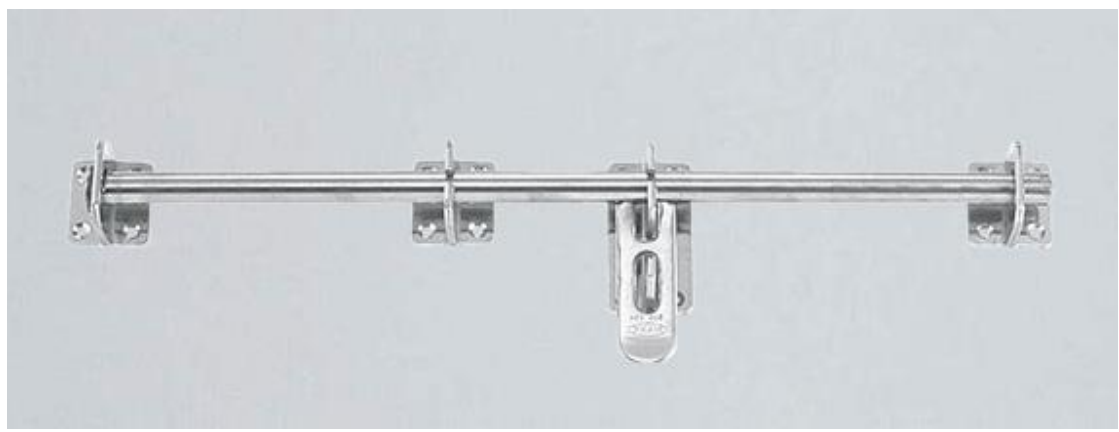

GS-550 Long Slide Bolt

Features

- Long slide bolt with hole for padlock

Material

- Stainless steel 304, polished

Part No.	L ₁
GS-550-300	300
GS-550-450	450
GS-550-600	600